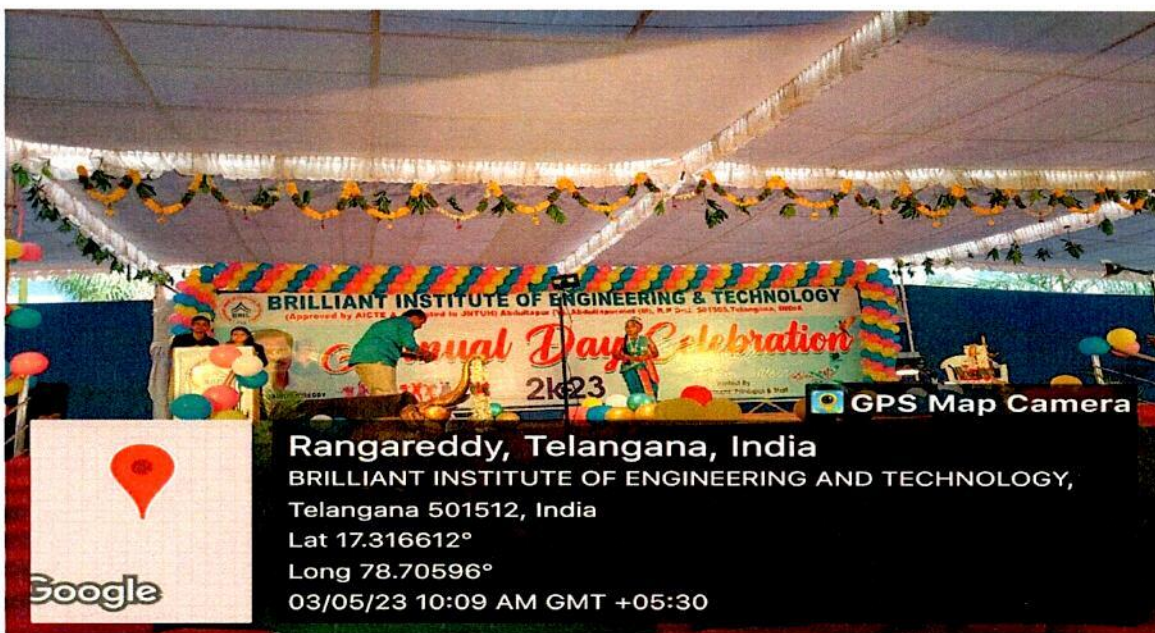

BRILLIANT INSTITUTE OF ENGINEERING & TECHNOLOGY

(Sponsored by: Brilliant Grammar School Educational Society)

(Approved by AICTE, New Delhi, Affiliated to JNTU-Hyderabad)

Abdullapur (V), Abdullapurmet (M), R.R. Dist – 501505, Telangana, India

Website: www.b-iet.ac.in, e-mail: principal@b-iet.ac.in Contact No.: +919652929786

Annual Day Celebrations at the BRIL Campus

PRINCIPAL
BRILLIANT INSTITUTE OF
ENGINEERING AND TECHNOLOGY
Vill & Mandal: Abdullapurmet, R.R. Dist-501505.