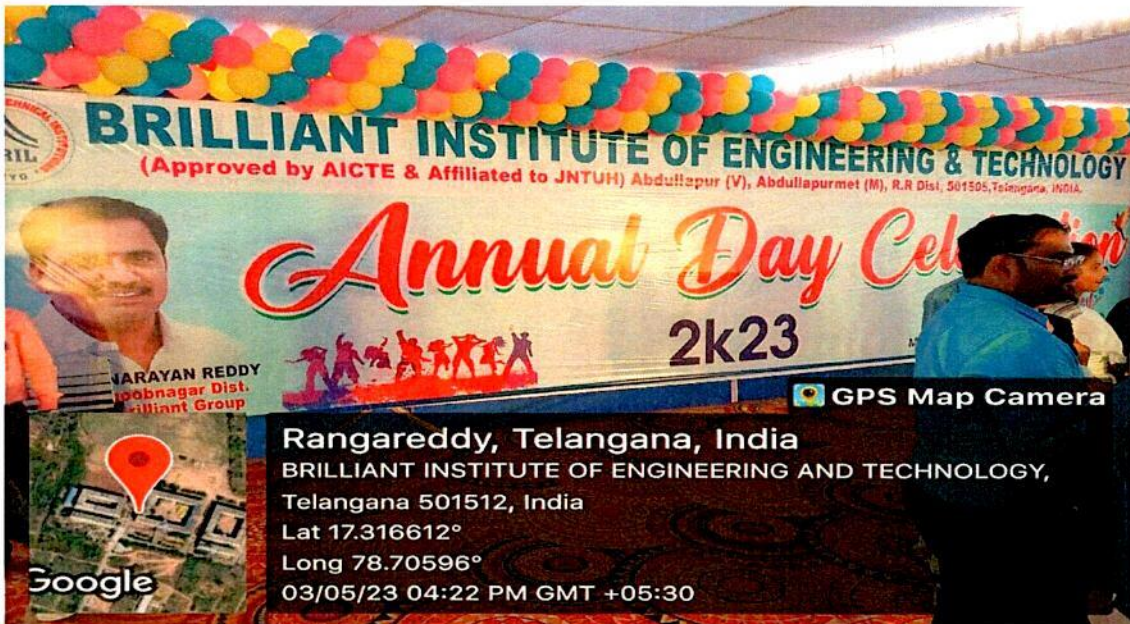

BRILLIANT INSTITUTE OF ENGINEERING & TECHNOLOGY

(Sponsored by: Brilliant Grammar School Educational Society)

(Approved by AICTE, New Delhi, Affiliated to JNTU-Hyderabad)

Abdullapur (V), Abdullapurmet (M), R.R. Dist – 501505, Telangana, India

Website: www.b-iet.ac.in, e-mail: principal@b-iet.ac.in Contact No.: +919652929786

Annual Day Celebrations at the BRIL Campus

PRINCIPAL
BRILLIANT INSTITUTE OF
ENGINEERING AND TECHNOLOGY
Vill & Mandal: Abdullapurmet, R.R. Dist-501505.