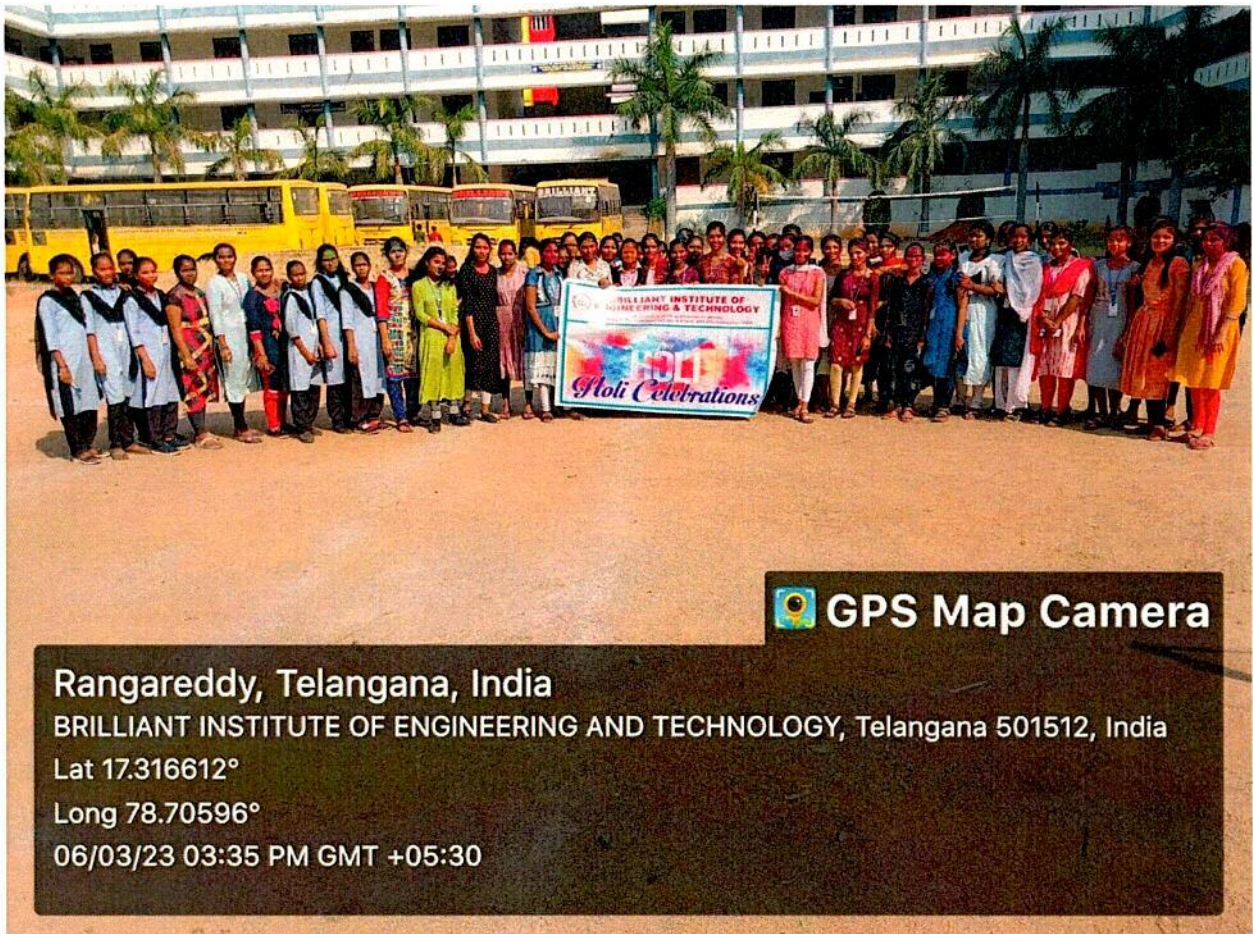

College Code: QA

BRILLIANT INSTITUTE OF ENGINEERING & TECHNOLOGY

(Sponsored by: Brilliant Grammar School Educational Society)

(Approved by AICTE, New Delhi, Affiliated to JNTU-Hyderabad)

Abdullapur (V), Abdullapurmet (M), R.R. Dist – 501505, Telangana, India

Website: www.b-iet.ac.in, e-mail: principal@b-iet.ac.in Contact No.: +919652929786

7.1.8 Describe the institutional efforts/initiatives in providing an inclusive environment i.e., tolerance and harmony towards cultural, regional, linguistic, communal socioeconomic and other diversities

Holi Celebrations at the BRIL Campus:

GPS Map Camera

Rangareddy, Telangana, India

BRILLIANT INSTITUTE OF ENGINEERING AND TECHNOLOGY, Telangana 501512, India

Lat 17.316612°

Long 78.70596°

06/03/23 03:35 PM GMT +05:30

PRINCIPAL
BRILLIANT INSTITUTE OF
ENGINEERING AND TECHNOLOGY
Vill & Md: Abdullapurmet, R.R. Dist-501505.